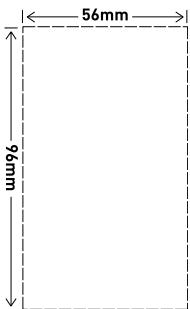

## Common Plate - Autoswitched Vertical Double Powerpoint, 10A

CAT NO. **ECV777AWE**

<b>Cat No</b>	<b>ECV777AWE</b>
<b>Description</b>	Excel Life Common Plate Autoswitched Vertical Double Powerpoint,
<b>Supply voltage</b>	230 - 240V a.c.
<b>Current rating</b>	10A
<b>Colour</b>	White
<b>Plate size</b>	74 W x 118 H x 10 D mm
<b>Mounting centres</b>	84mm
<b>Compliance</b>	AS/NZS 3112

# Excel Life™ Common Plate - Autoswitched Vertical Double Powerpoint, 10A

CAT NO. **ECV777AWE**

- Internal automatic switching mechanism
- Only turns power on to the socket when pins engage to a safe point
- Internal safety shutters for extra safety
- More fixing options - 4 corners
- Retained terminal screws

## Glass and tile cut-out dimensions:

Product specifications	
<b>Cat No</b>	ECV777AWE
<b>Supply voltage</b>	230 - 240V a.c.
<b>Current rating</b>	10A

Single product	
<b>Cat No</b>	<b>Barcode</b>
ECV777AWE	9321001420880